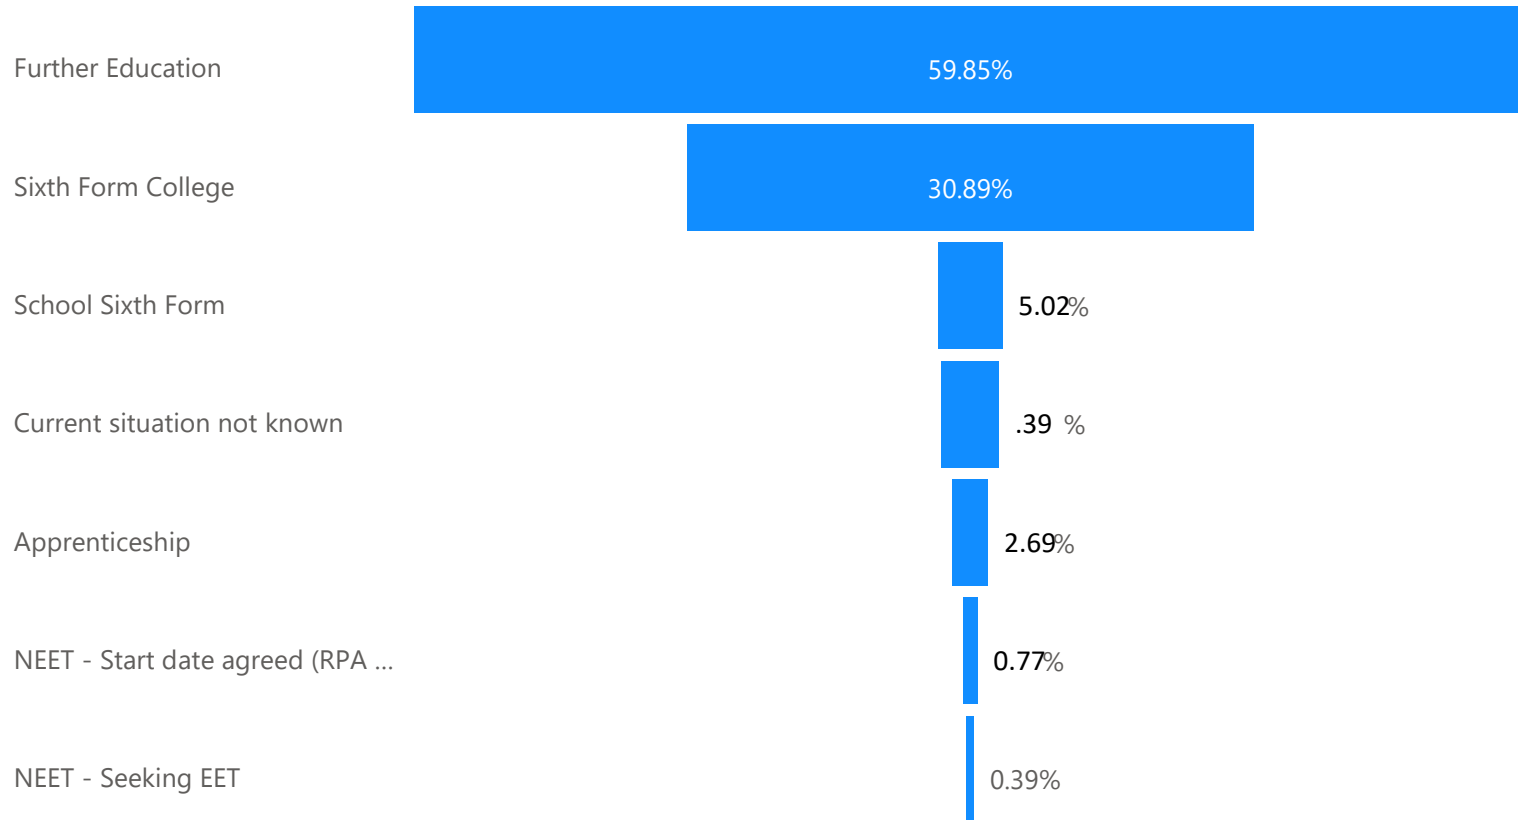

# Destination of pupils by designated group Academic Age 16 (Year 12)

Statutory School

Davison C of E High School for Girls

% of pupils by Destination Group

Destination Group	Number of pupils	% of pupils
Further Education	155	59.85 %
Sixth Form College	80	30.89 %
School Sixth Form	13	5.02 %
Current situation not known	1	.39 %
Apprenticeship	7	2.69%
NEET - Start date agreed (RPA compliant)	2	0.77%
NEET - Seeking EET	1	0.39%
<b>Total</b>	<b>259</b>	<b>100.00%</b>