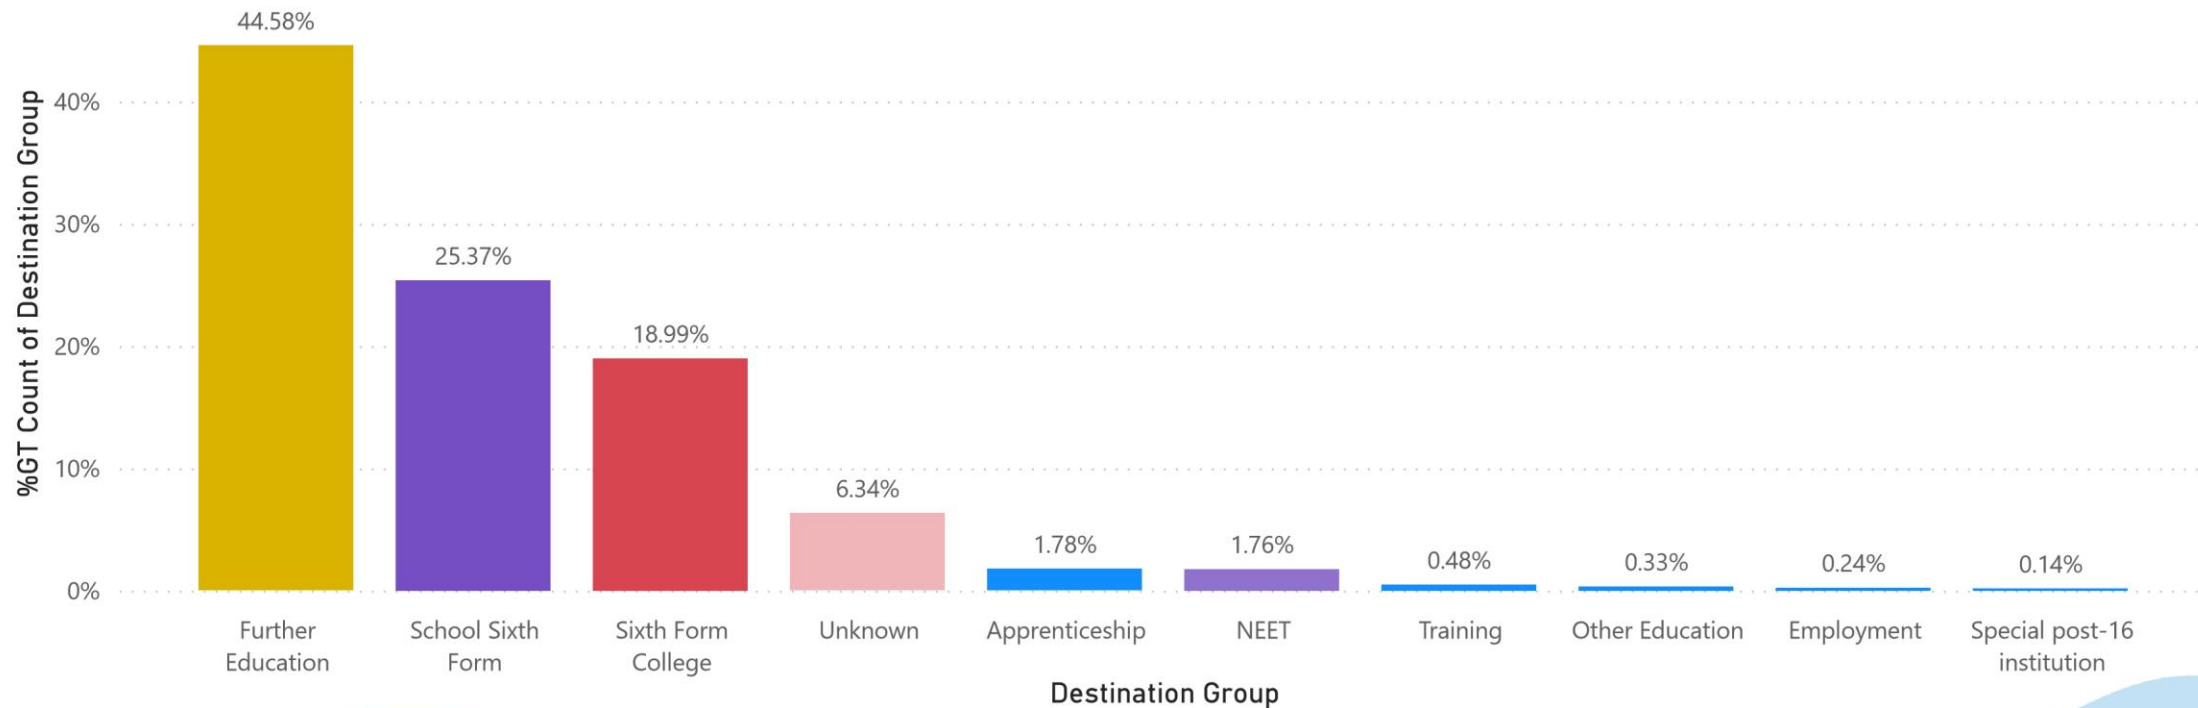

# Annual Activity Survey - Cohort Age 16 (Year 12) 2023-24

This destination data is based on the Annual Activity Survey which includes all pupils' destination as of the 1st of November 2023. Those pupils with unknown or NEET statuses, may have since established an alternative destination. Other school/college and unknown employer destinations refer to pupils that have an EET (Education Employment Training) status, however the specific establishment name is unknown.

### West Sussex Pupil % by Destination Group - Academic Age 16 (Year 12)